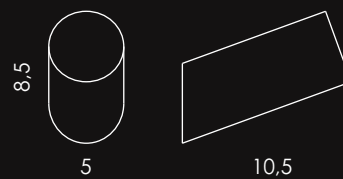

CYLINDER

STAVS

Appendibili da parete.
Coat hanger.

Anno di produzione: 2009.
Year of production : 2009.

Struttura: acciaio inossidabile.
Frame: stainless steel.

Design: INSILVIS

CYLINDER

The images are purely illustrative; forms and colors can differ sensitively from the originals on account of the photographic shot or the printing system.