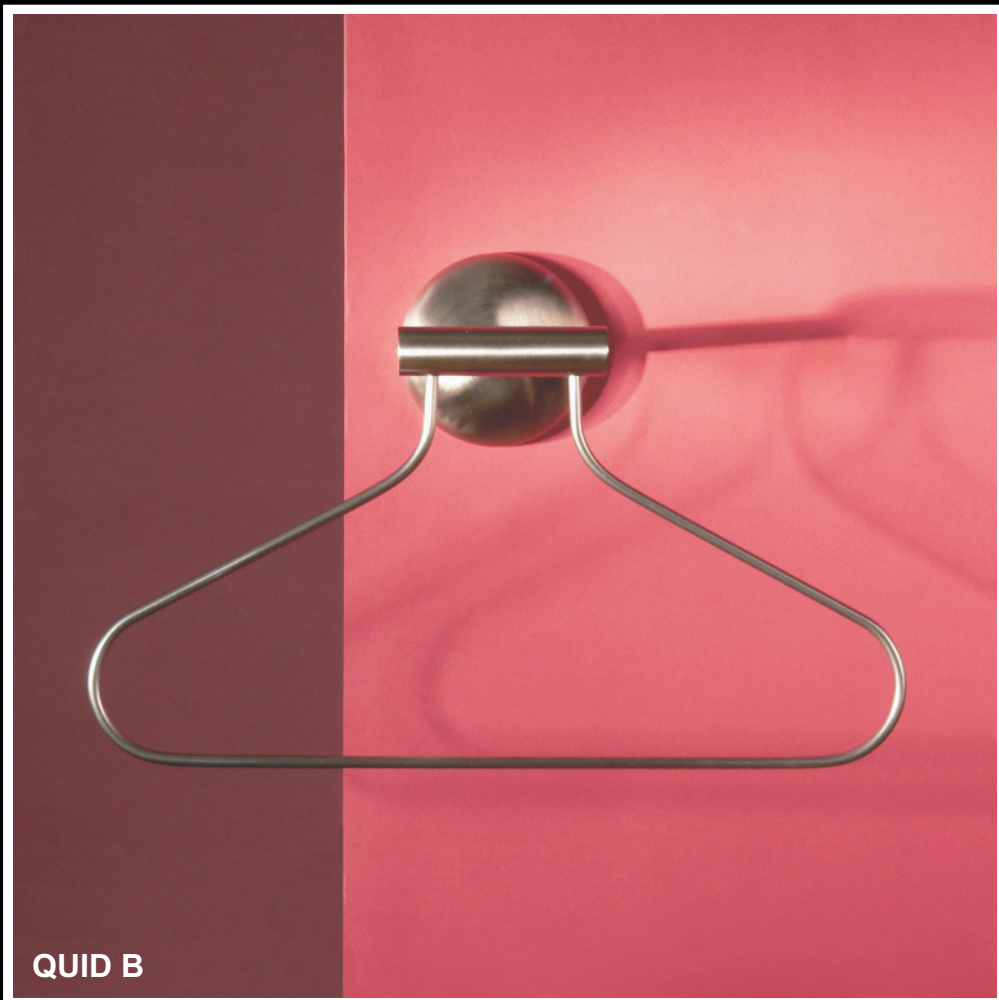

QUID

STAVS

QUID N

QUID B

QUID B

Servomuti da parete.
Valet hangers.

Struttura: acciaio inossidabile.
Frame: stainless steel.

Design: INSILVIS

QUID N, 2009

QUID B, 2007

Prodotti correlati
Related items

EYE
OH!
ANGELICA

INSILVIS

www.insilvis.com

The images are purely illustrative; forms and colors can differ sensitively from the originals on account to the fotografic shot or the printing system.