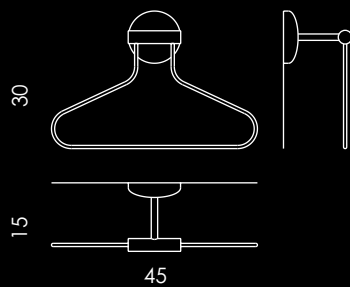

QUID B, 2007

Prodotti correlati
Related items

EYE
OH!
ANGELICA

INSILVIS

www.insilvis.com

The images are purely illustrative; forms and colors can differ sensitively from the originals on account to the fotografic shot or the printing system.

Copyright © INSILVIS, 2009 - INSILVIS Communication

QUID 1 | 1 - CB 09