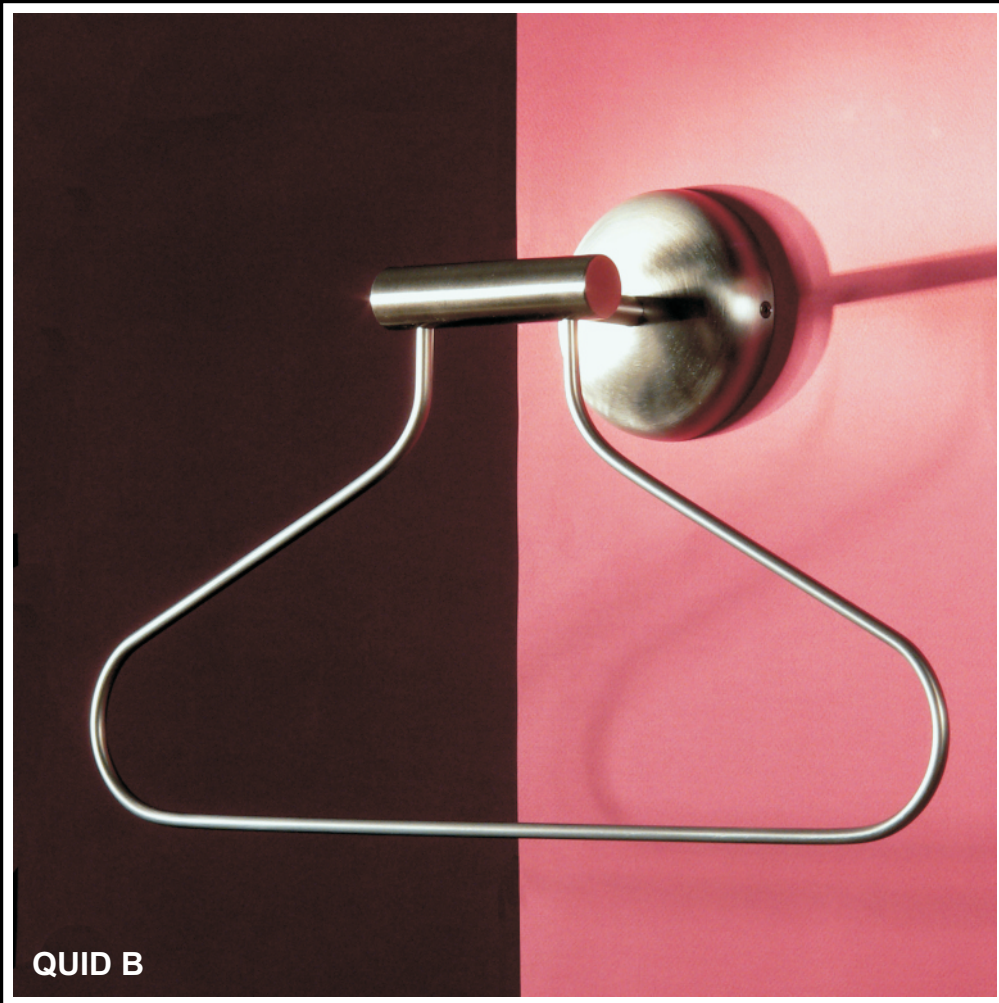

QUID

STAVS

QUID N

QUID B

QUID B

Servomuti da parete.
Valet hangers.

Struttura: acciaio inossidabile.
Frame: stainless steel.

Design: INSILVIS

QUID N, 2009

QUID B, 2007

Prodotti correlati
Related items

EYE
OH!
ANGELICA

INSILVIS

www.insilvis.com

The images are purely illustrative; forms and colors can differ sensitively from the originals on account to the fotografic shot or the printing system.