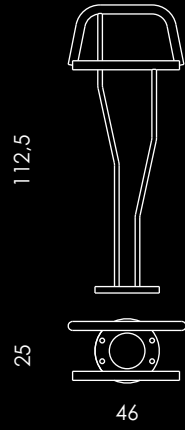

# SILMS

MADE IN ITALY

eGREGE formae

**Servo muto e portasciugamano.**  
Valet stand and towel stand.

**Struttura: acciaio inossidabile.**  
Frame: stainless steel.

**Design Massimiliano Pavon**

**VIKING, 2010**