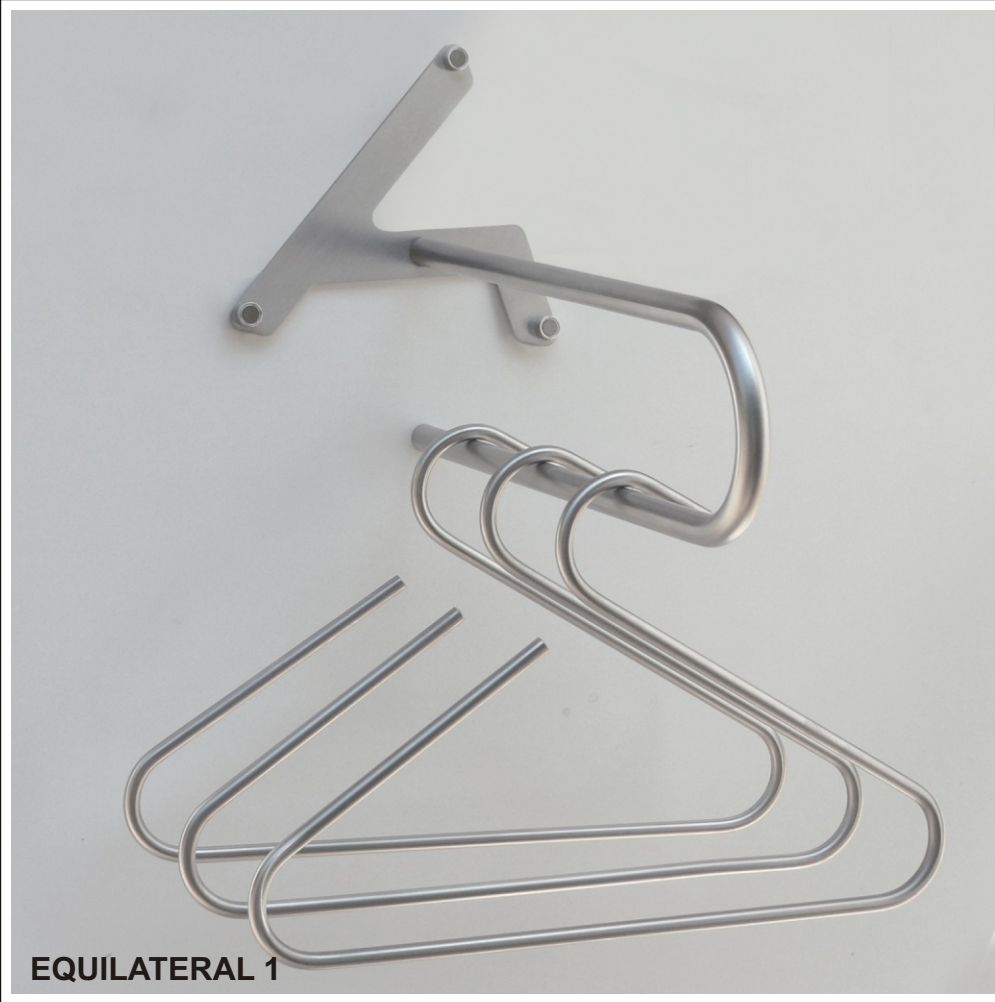

# SITINS SITMS

EQUILATERAL 1

100% MADE IN ITALY

eGREGE formae

EQUILATERAL 1

EQUILATERAL 2

**Reggi grucce da parete.**  
Wall mounted coat hangers.

**Anno di produzione: 2009.**  
Year of production : 2009.

**Struttura: acciaio inossidabile.**  
Frame: stainless steel.

**Design: INSILVIS**

**EQUILATERAL 1**

**EQUILATERAL 2**

The images are purely illustrative: forms and colors can differ sensitively from the originals on account to the fotografic shot or the printing system.

**Anno di produzione: 2009.**  
Year of production : 2009.

**Struttura: acciaio inossidabile.**  
Frame: stainless steel.

**Design: INSILVIS**

**EQUILATERAL 3**

**EQUILATERAL 4**

The images are purely illustrative: forms and colors can differ sensitively from the originals on account to the fotografic shot or the printing system.