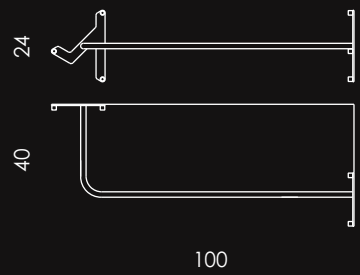

**Anno di produzione: 2009.**  
Year of production : 2009.

**Struttura: acciaio inossidabile.**  
Frame: stainless steel.

**Design: INSILVIS**

**EQUILATERAL 3**

**EQUILATERAL 4**

The images are purely illustrative: forms and colors can differ sensitively from the originals on account to the fotografic shot or the printing system.