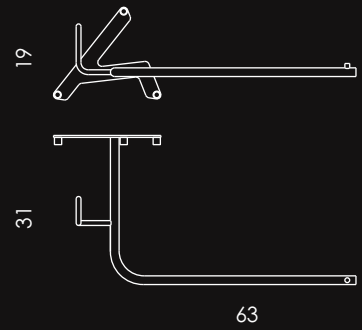

# SITINS SITMS

EQUILATERAL 1

100% MADE IN ITALY

eGREGE formae

EQUILATERAL 1

EQUILATERAL 2

**Reggi grucce da parete.**  
Wall mounted coat hangers.

**Anno di produzione: 2009.**  
Year of production : 2009.

**Struttura: acciaio inossidabile.**  
Frame: stainless steel.

**Design: INSILVIS**

**EQUILATERAL 1**

**EQUILATERAL 2**

The images are purely illustrative: forms and colors can differ sensitively from the originals on account to the fotografic shot or the printing system.

Copyright © INSILVIS, 2009 - INSILVIS Communication

**INSILVIS**

[www.insilvis.com](http://www.insilvis.com)

EQUILATERAL | I - GB 09

**EQUILATERAL 3**

**EQUILATERAL 4**

**Reggi grucce da parete.**  
Wall mounted coat hangers.

**Anno di produzione: 2009.**  
Year of production : 2009.

**Struttura: acciaio inossidabile.**  
Frame: stainless steel.

**Design: INSILVIS**

**EQUILATERAL 3**

**EQUILATERAL 4**

The images are purely illustrative: forms and colors can differ sensitively from the originals on account to the fotografic shot or the printing system.