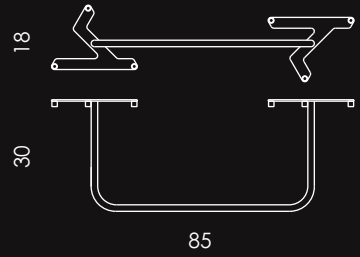

**Struttura: acciaio inossidabile.**  
Frame: stainless steel.

**Design: INSILVIS**

**EQUILATERAL 1**

**EQUILATERAL 2**

The images are purely illustrative: forms and colors can differ sensitively from the originals on account to the fotografic shot or the printing system.

Copyright © INSILVIS, 2009 - INSILVIS Communication

**INSILVIS**

[www.insilvis.com](http://www.insilvis.com)

EQUILATERAL | I - GB 09

**EQUILATERAL 3**

**EQUILATERAL 4**

**Reggi grucce da parete.**  
Wall mounted coat hangers.

**Anno di produzione: 2009.**  
Year of production : 2009.

**Struttura: acciaio inossidabile.**  
Frame: stainless steel.

**Design: INSILVIS**

**EQUILATERAL 3**

**EQUILATERAL 4**

The images are purely illustrative: forms and colors can differ sensitively from the originals on account to the fotografic shot or the printing system.