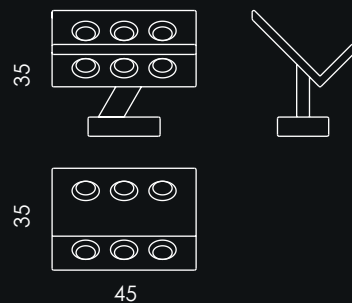

RAY 8
MENHIR

SILMS

100% MADE IN ITALY

eGREGE formae

MENHIR

MENHIR

RAY 8

Portariviste.
Magazine rack.
Anno di produzione: 2006.
Year of production: 2006.
Struttura: acciaio inossidabile.
Frame: stainless steel.

Design: BASICSCRIBBLES

MENHIR

Portariviste.
Magazine rack.
Anno di produzione: 2006.
Year of production: 2006.
Struttura: marmo.
Frame: marble.

Design: BASICSCRIBBLES

INSILVIS

www.insilvis.com

The images are purely illustrative; forms and colors can differ sensitively from the originals on account of the photographic shot or the printing system.