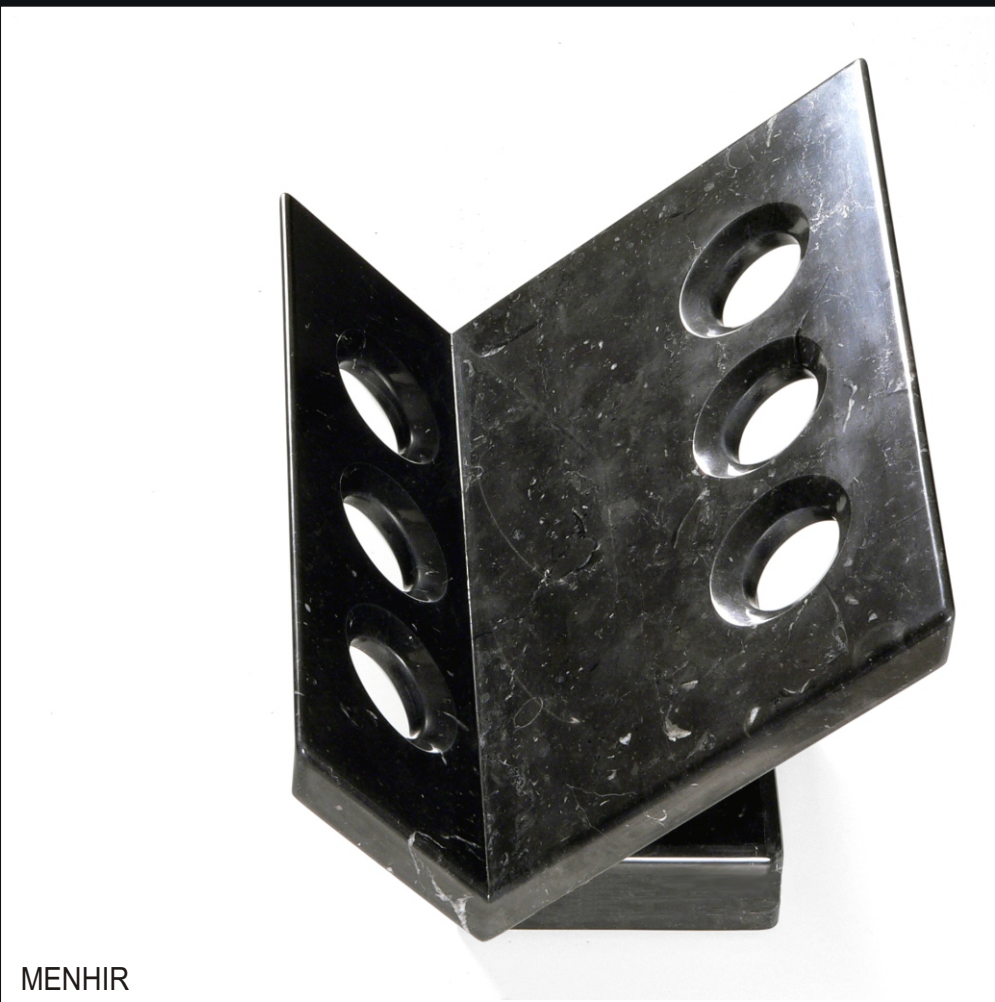

RAY 8
MENHIR

SILMS

100% MADE IN ITALY

eGREGE formae

MENHIR

MENHIR

RAY 8

Portariviste.
Magazine rack.
Anno di produzione: 2006.
Year of production: 2006.
Struttura: acciaio inossidabile.
Frame: stainless steel.

Design: BASICSCRIBBLES

MENHIR

Portariviste.
Magazine rack.
Anno di produzione: 2006.
Year of production: 2006.
Struttura: marmo.
Frame: marble.

Design: BASICSCRIBBLES

INSILVIS

www.insilvis.com

The images are purely illustrative; forms and colors can differ sensitively from the originals on account of the photographic shot or the printing system.