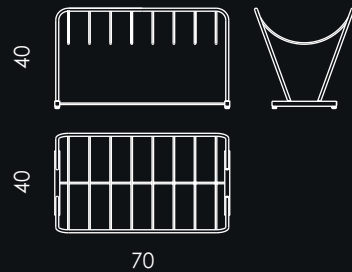

RAY 8
MENHIR

SILMS

100% MADE IN ITALY

eGREGE formae

MENHIR

MENHIR

RAY 8

Portariviste.
Magazine rack.
Anno di produzione: 2006.
Year of production: 2006.
Struttura: acciaio inossidabile.
Frame: stainless steel.

Design: BASICSCRIBBLES

MENHIR

Portariviste.
Magazine rack.
Anno di produzione: 2006.
Year of production: 2006.
Struttura: marmo.
Frame: marble.

Design: BASICSCRIBBLES

INSILVIS

www.insilvis.com

The images are purely illustrative; forms and colors can differ sensitively from the originals on account of the photographic shot or the printing system.