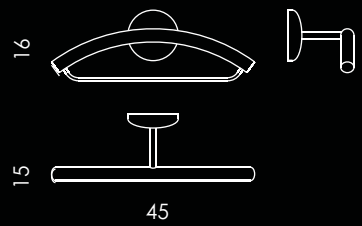

EYE B, 2008

Prodotti correlati
Related items

QUID
OH!
ANGELICA

INSILVIS

www.insilvis.com

The images are purely illustrative; forms and colors can differ sensitively from the originals on account of the photographic shot or the printing system.

Copyright © INSILVIS, 2009 - INSILVIS Communication

QUID 1 | 1 - CB 09