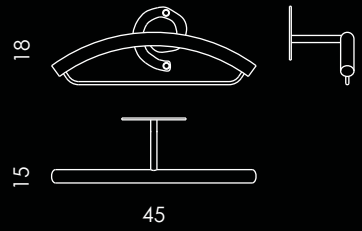

Servomuti da parete.
Valet hangers.

Struttura: acciaio inossidabile.
Frame: stainless steel.

Design: INSILVIS

EYE M, 2009

Prodotti correlati
Related items

QUID
OH!
ANGELICA

INSILVIS

www.insilvis.com

The images are purely illustrative; forms and colors can differ sensitively from the originals on account of the photographic shot or the printing system.

Copyright © INSILVIS, 2009 - INSILVIS Communication

QUID 1 | 1 - CB 09