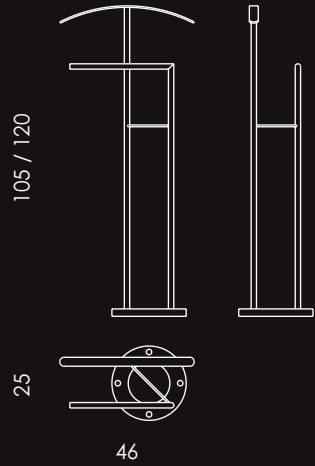

# ANALOGON 3

SIMMS

**Servo mutoe portasciugamano.**  
Suit stand and towel stand.

**Struttura: acciaio inossidabile.**  
Frame: stainless steel.

**Design Massimiliano Pavon**

**EXCELLENCE 3, 2005**

The images are purely illustrative; forms and colors can differ sensitively from the originals on account of the photographic shot or the printing system.